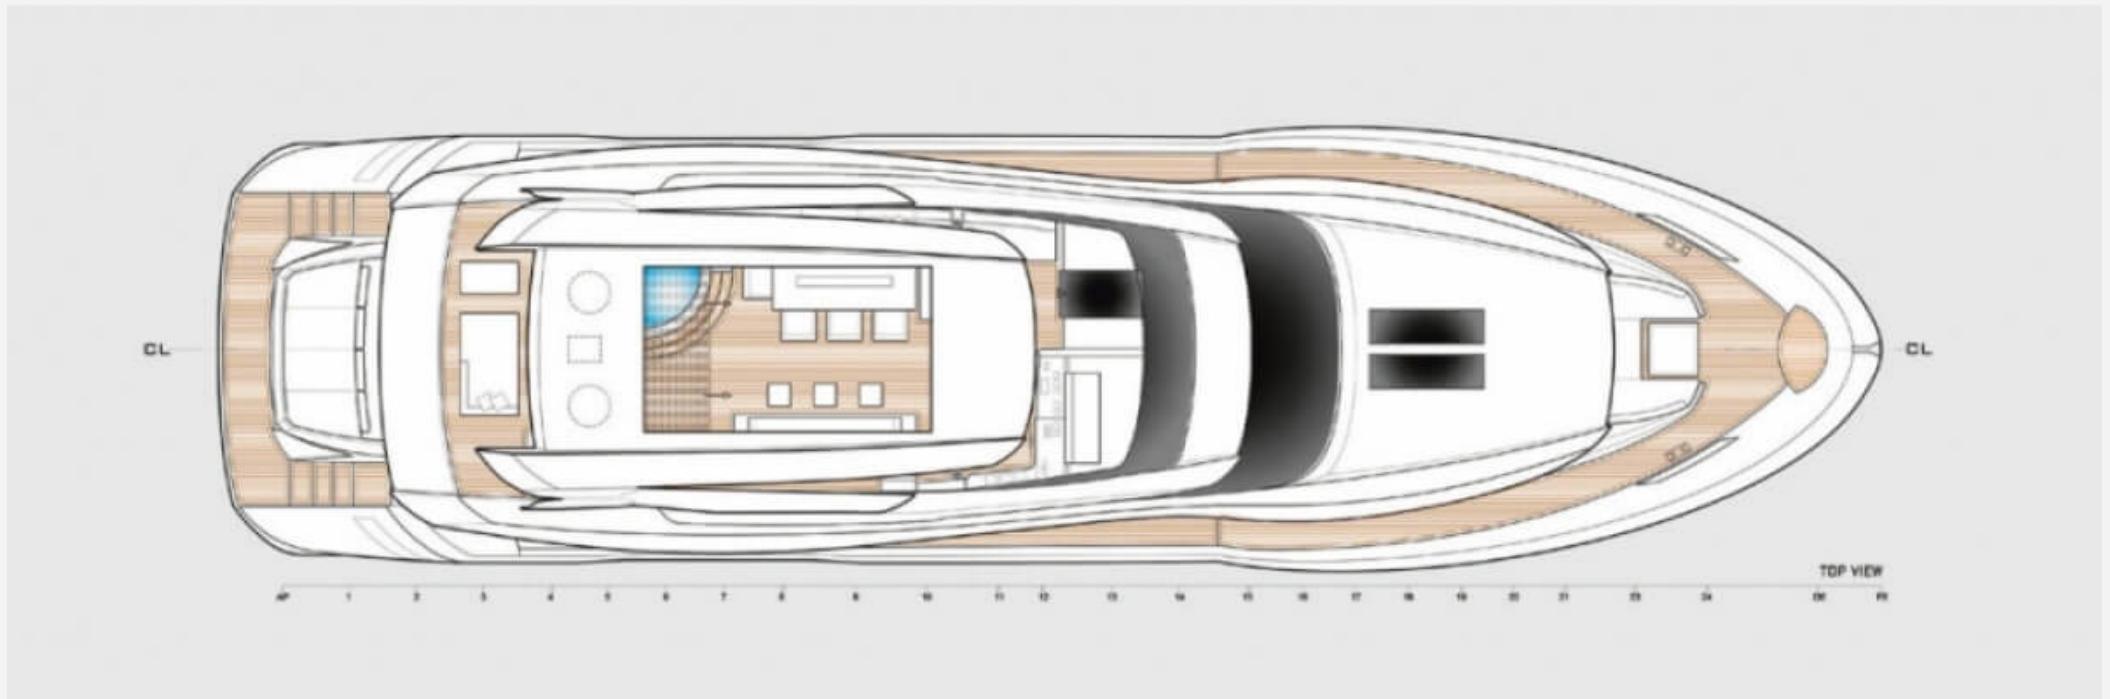

BUILDER / DESIGNER

Builder	Dreamline Yachts	Designer	T4 Design Enrico Gobbi
Naval Architect	Arabito Naval architect	Model	DL26

DIMENSIONS

Length	26.30 M / 86'29"	Beam	6.65 M / 21'82"
Draft	1.90 M / 6'23"	Displacement	75.00 tonnes

26.30 M / 86'29"

26.30 M / 86'29"

26.30 M / 86'29"

26.30 M / 86'29"