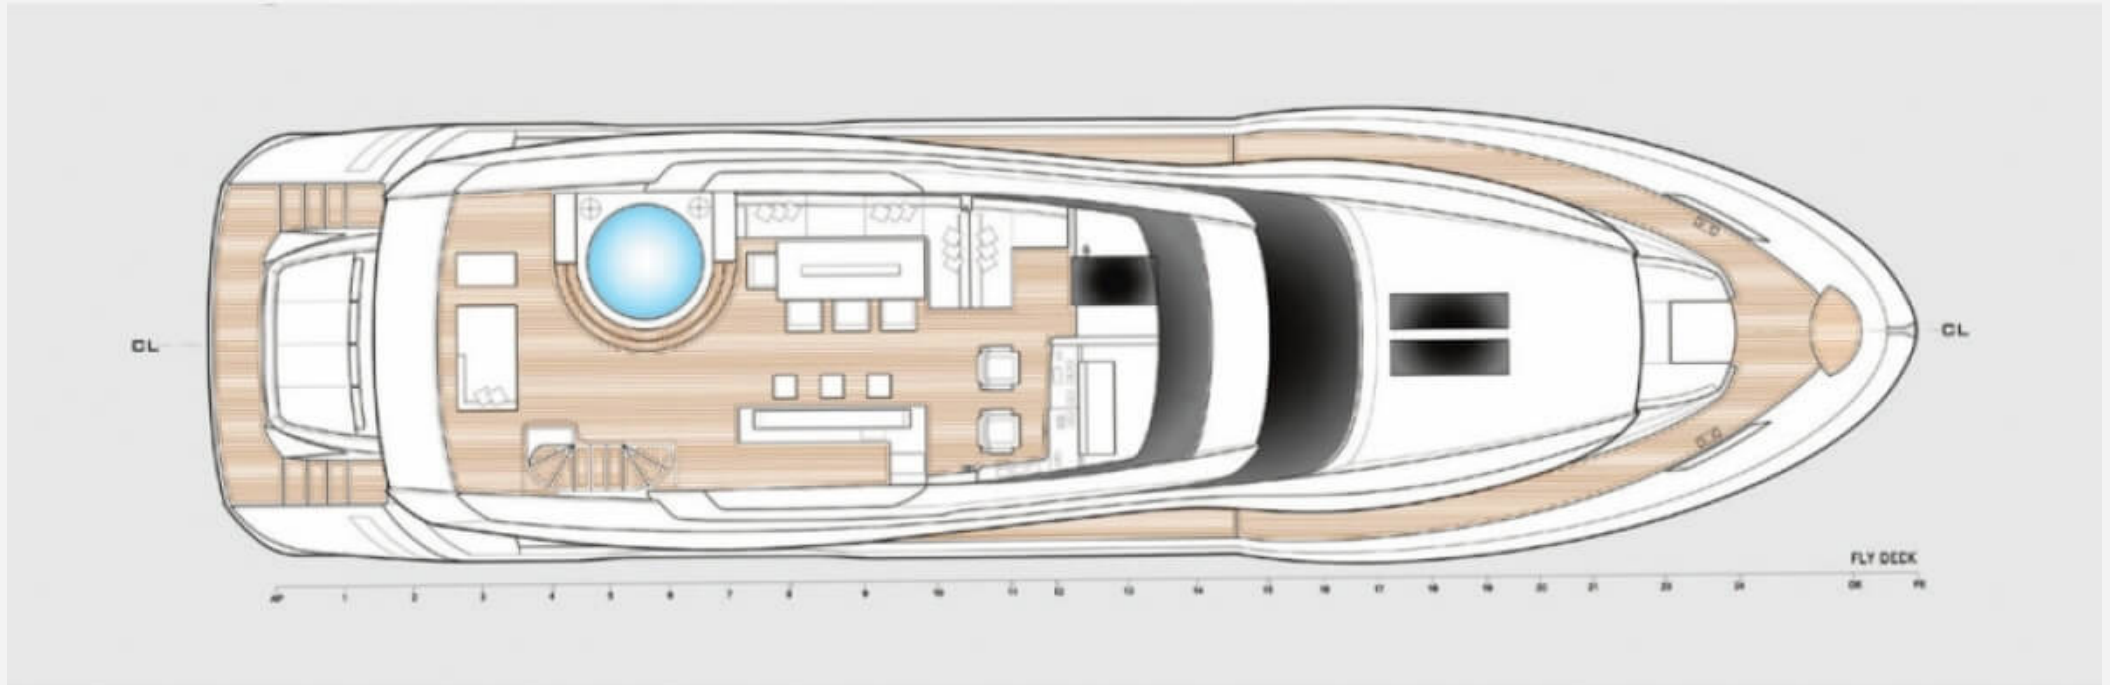

BUILDER / DESIGNER

Builder	Dreamline Yachts	Designer	T4 Design Enrico Gobbi
Naval Architect	Arabito Naval architect	Model	DL26

DIMENSIONS

Length	26.30 M / 86'29"	Beam	6.65 M / 21'82"
Draft	1.90 M / 6'23"	Displacement	75.00 tonnes

26.30 M / 86'29"

26.30 M / 86'29"

26.30 M / 86'29"

26.30 M / 86'29"