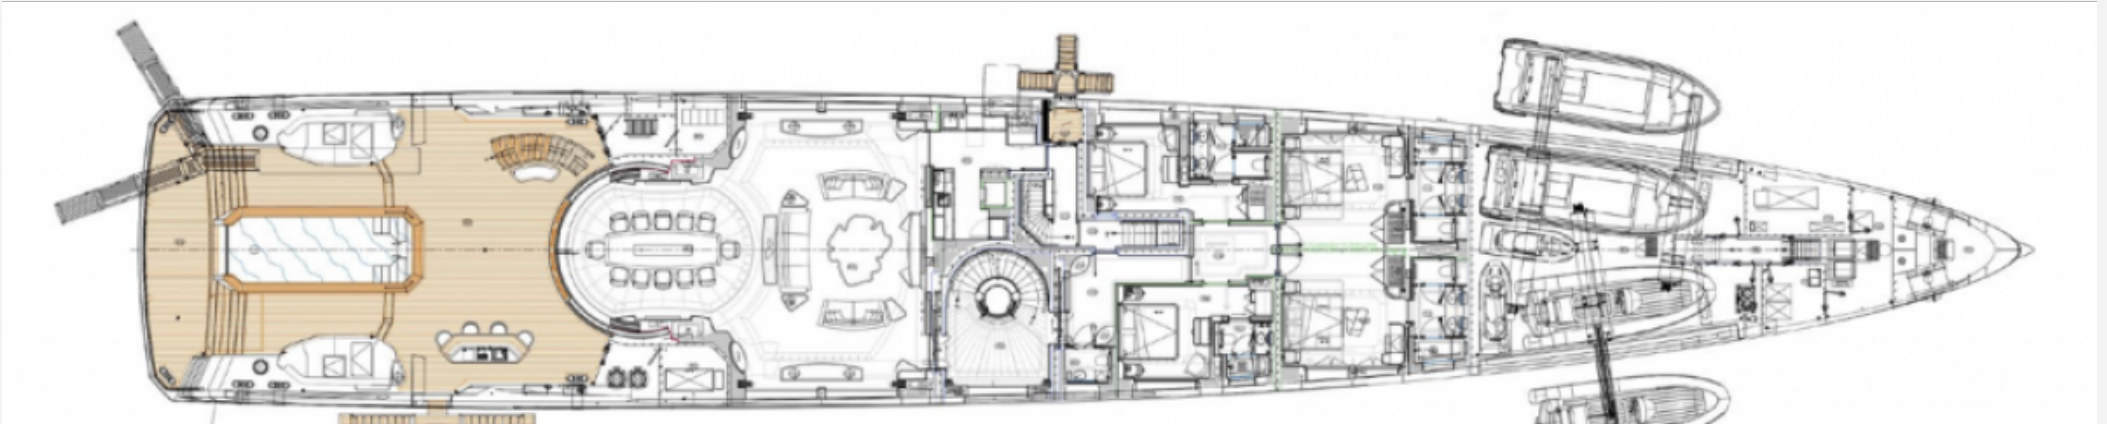

62.70 M / 205'71"

CARACTÉRISTIQUES PRINCIPALES

Builder**Designer**Enrico Gobbi, T4 - Team
for Design**Built Year**

2018

Refit Year

2022

Length

62.70 M / 205'71"

62.70 M / 205'71"

62.70 M / 205'71"

62.70 M / 205'71"

62.70 M / 205'71"

62.70 M / 205'71"

62.70 M / 205'71"

62.70 M / 205'71"

62.70 M / 205'71"

62.70 M / 205'71"

62.70 M / 205'71"