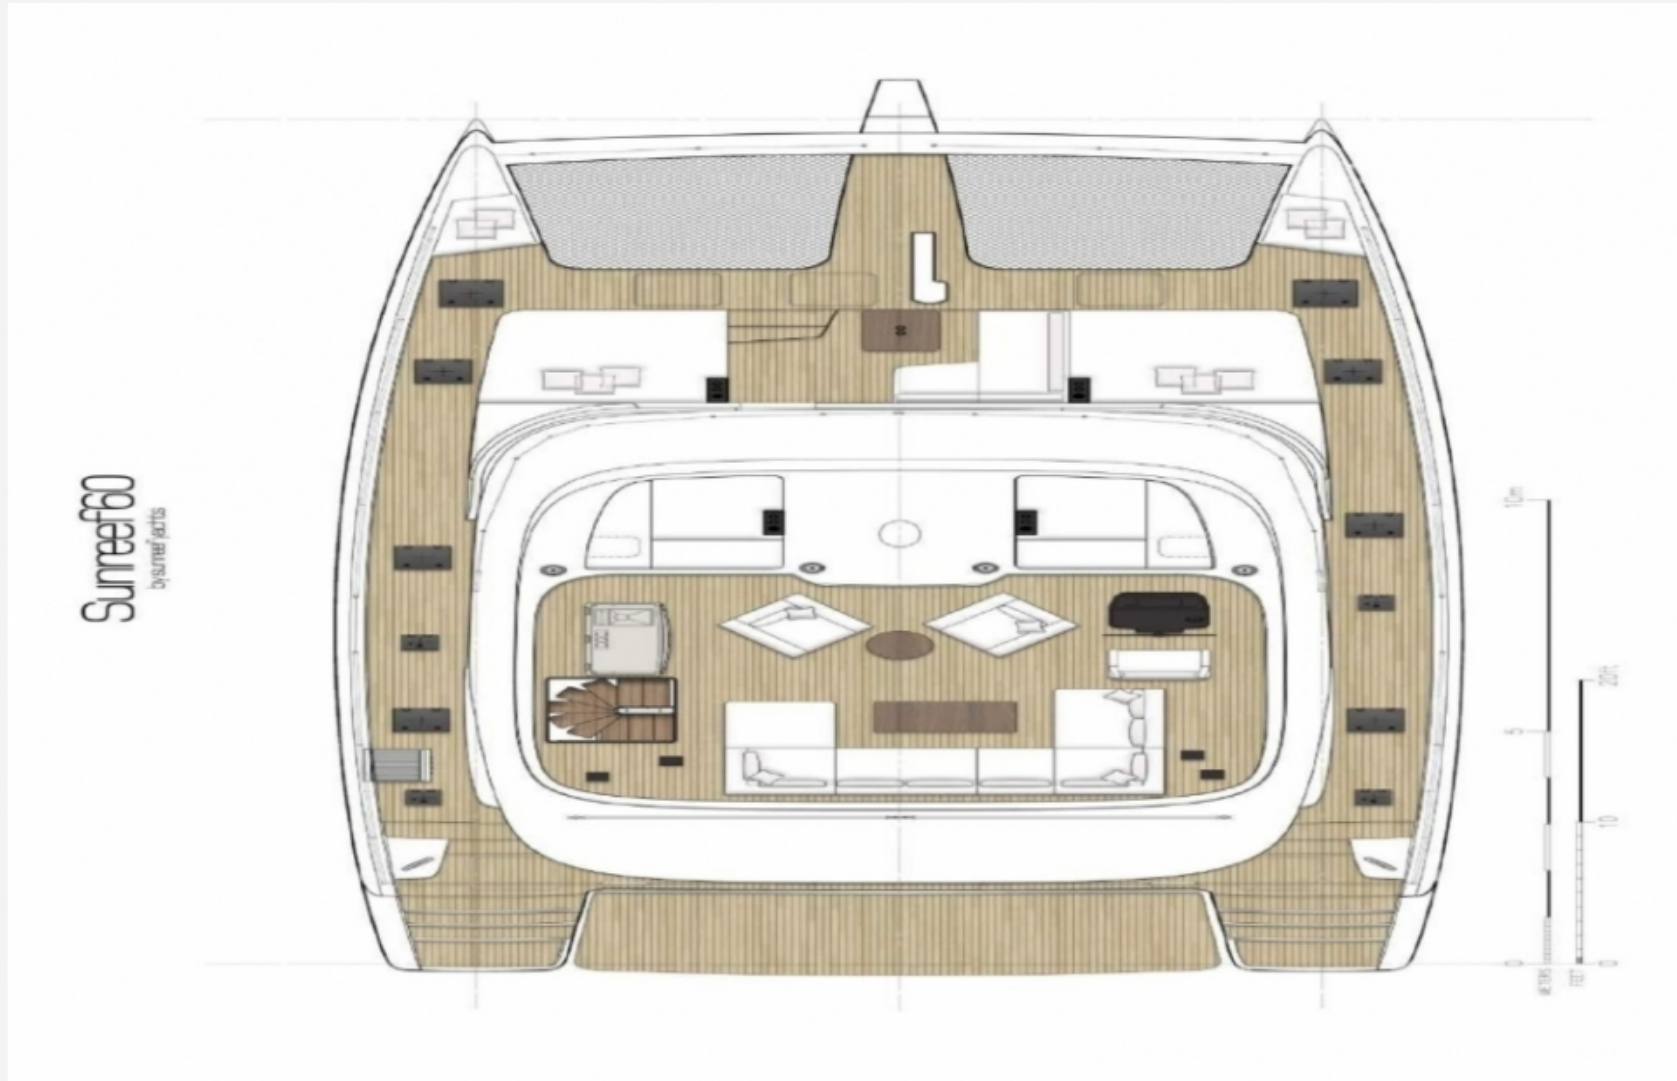

18.30 M / 60'3"

CARACTÉRISTIQUES PRINCIPALES

Builder**Designer**

Sunreef Yacht

Built Year

2021

Length

18.30 M / 60'3"

Built Year	2021	Water	800.00 litres / 211.20 US gals
Fuel	1,000.00 litres / 264.00 US gals		

BUILDER / DESIGNER

Builder		Accommodations Designer	Sunreef Yacht
Sleeps	8 guests	Courette	4 double

DIMENSIONS

18.30 M / 60'3"

18.30 M / 60'3"

18.30 M / 60'3"

18.30 M / 60'3"

18.30 M / 60'3"

18.30 M / 60'3"