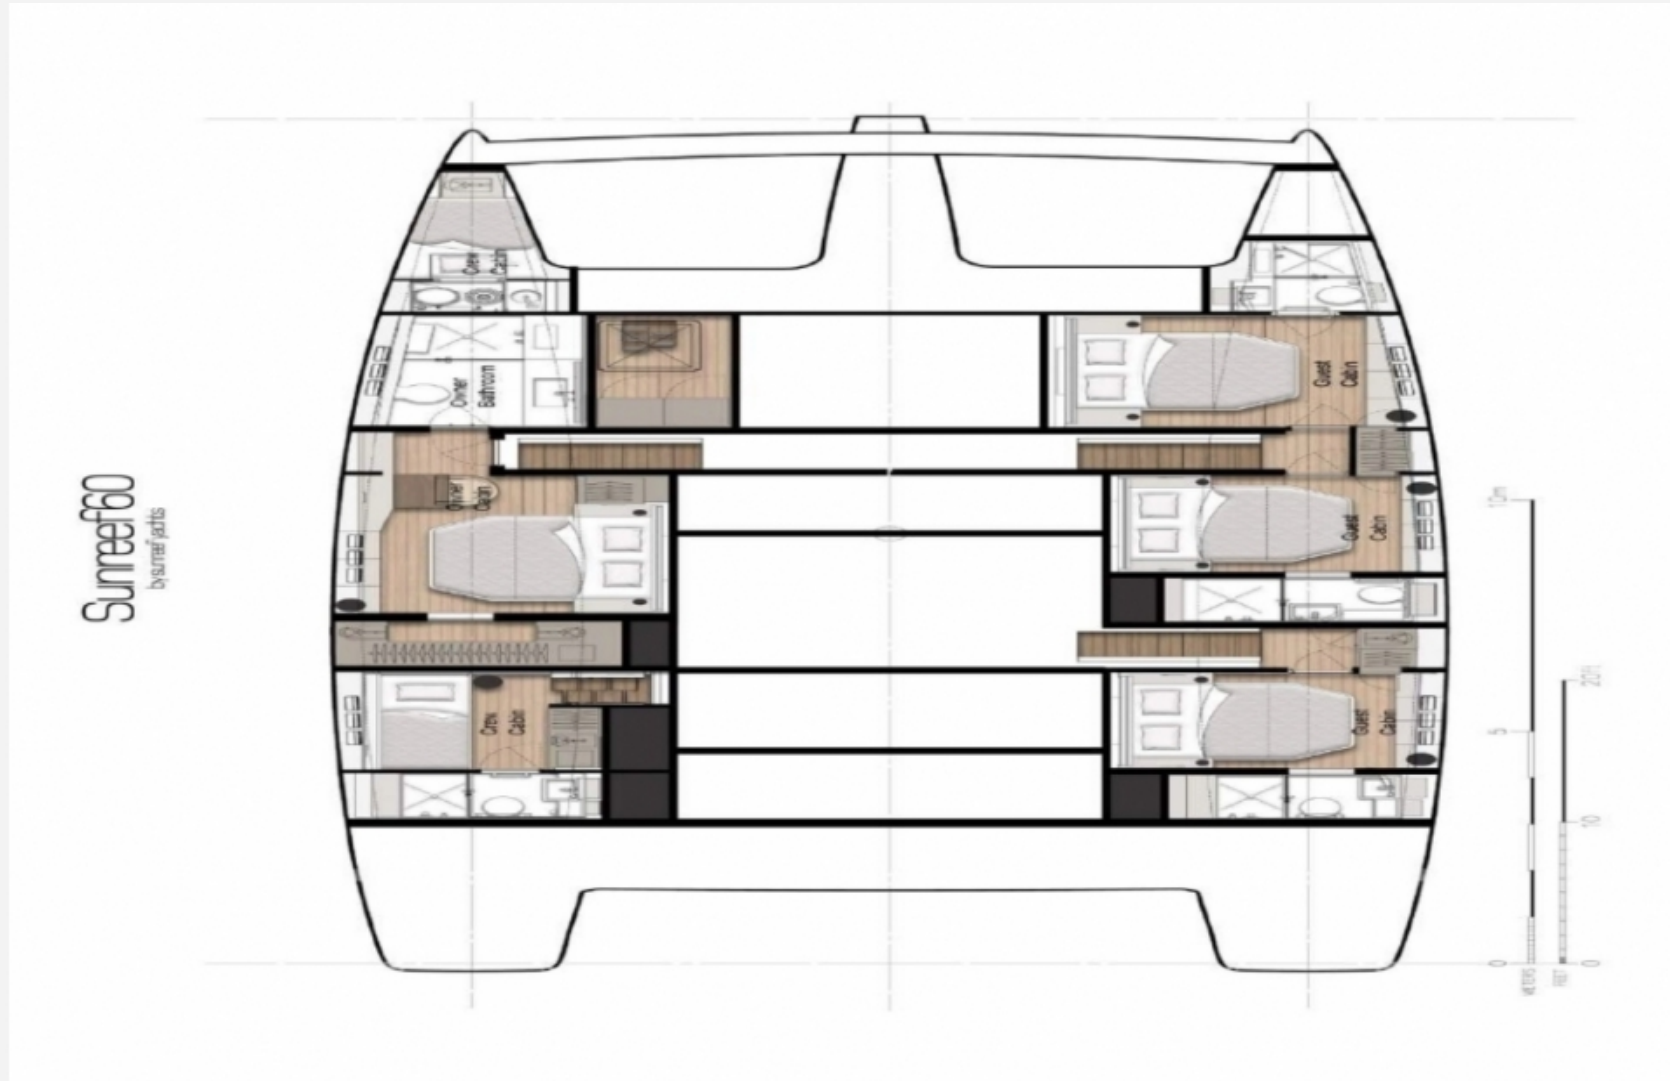

Built Year	2021	Water	800.00 litres / 211.20 US gals
Fuel	1,000.00 litres / 264.00 US gals		

BUILDER / DESIGNER

Builder		Accommodations Designer	Sunreef Yacht
Sleeps	8 guests	Courette	4 double

DIMENSIONS

18.30 M / 60'3"

18.30 M / 60'3"

18.30 M / 60'3"

18.30 M / 60'3"

18.30 M / 60'3"

18.30 M / 60'3"