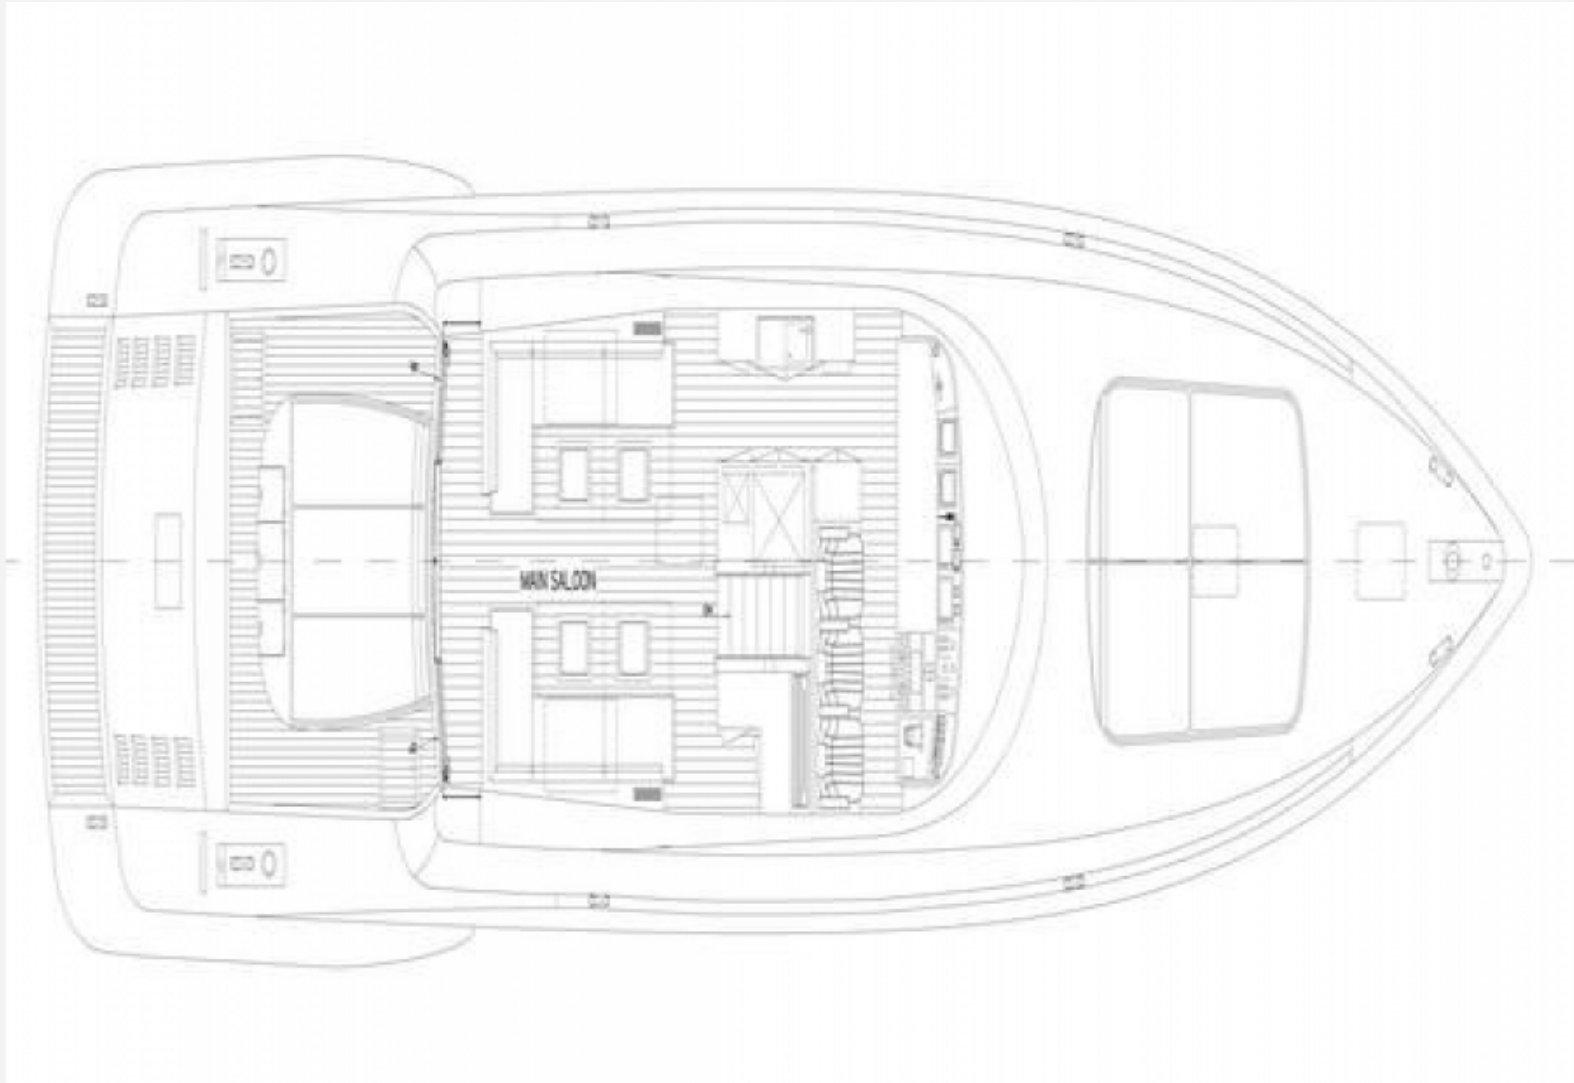

| | |
|--------------|-------------|
| Model | Mangusta 72 |
|--------------|-------------|

DIMENSIONS

| | | | |
|---------------|------------------|-------------|-----------------|
| Length | 22.23 M / 72'93" | Beam | 5.60 M / 18'37" |
| Draft | 1.60 M / 5'25" | | |

Courette

2 simple, 2 double

Bathroom

3

Crew

2

2

22.23 M / 72'93"

22.23 M / 72'93"

22.23 M / 72'93"

22.23 M / 72'93"

22.23 M / 72'93"

22.23 M / 72'93"

22.23 M / 72'93"

22.23 M / 72'93"

22.23 M / 72'93"