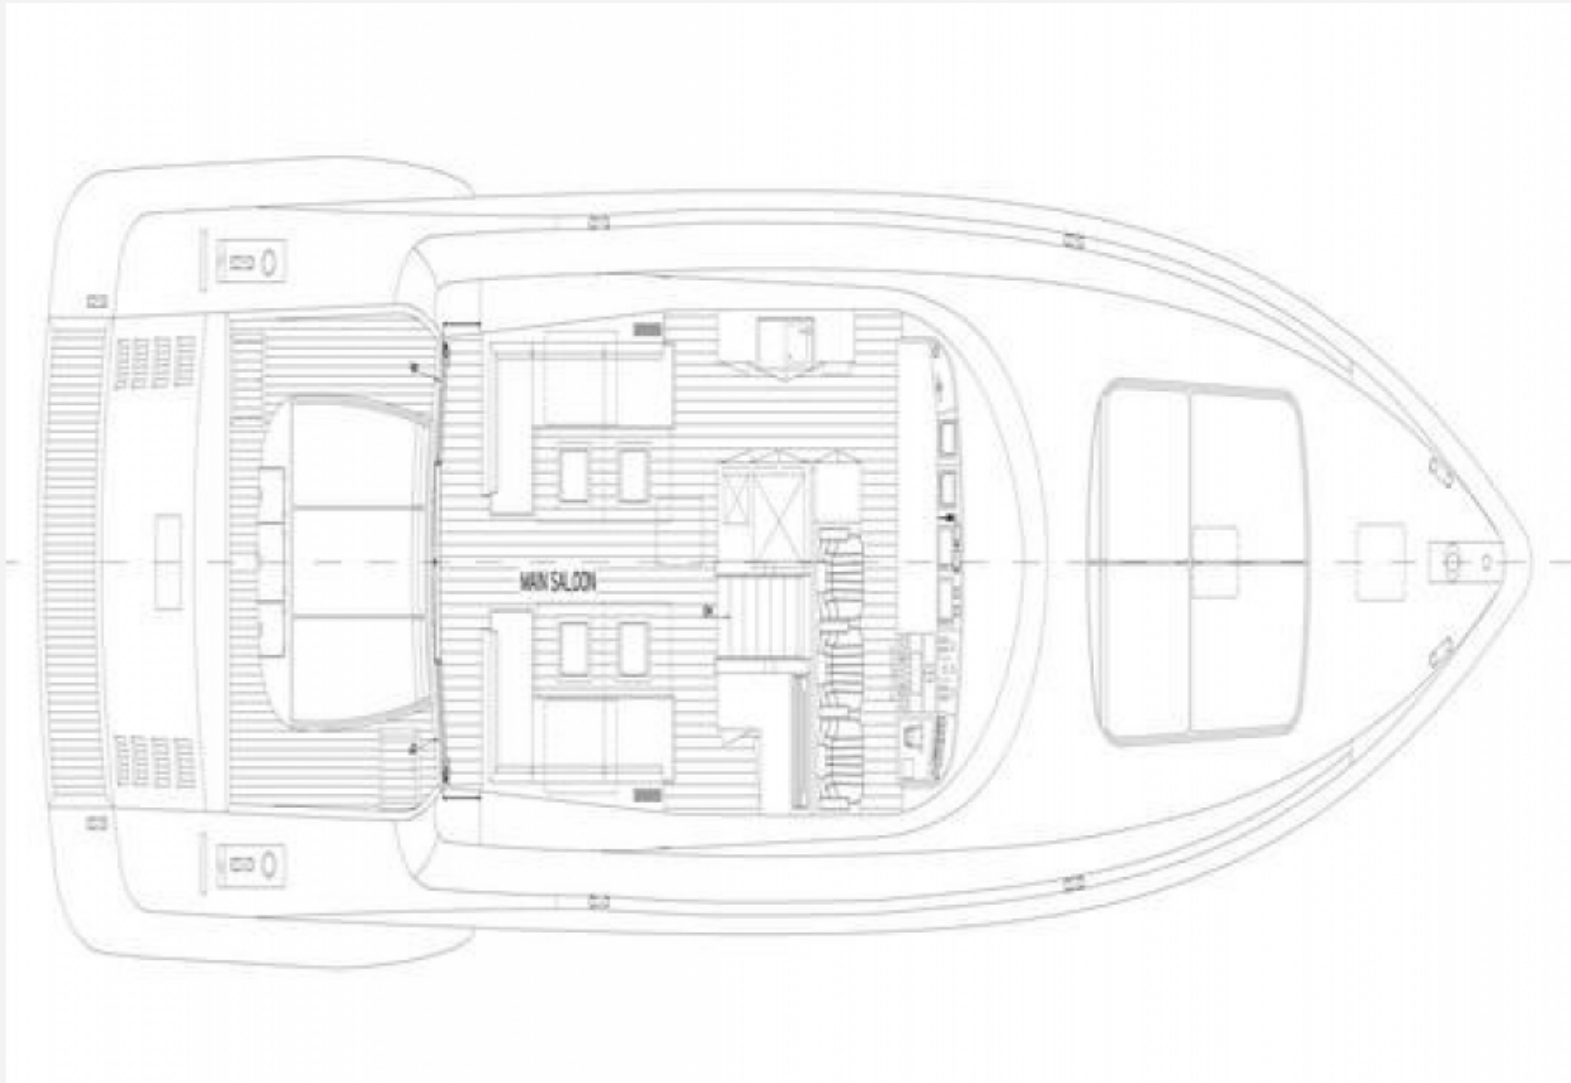

22.23 M / 72'93"

## DIMENSIONS

<b>Length</b>	22.23 M / 72'93"	<b>Beam</b>	5.60 M / 18'37"
<b>Draft</b>	1.60 M / 5'25"		

2

2

22.23 M / 72'93"

22.23 M / 72'93"

22.23 M / 72'93"

22.23 M / 72'93"

22.23 M / 72'93"

22.23 M / 72'93"

22.23 M / 72'93"

22.23 M / 72'93"

22.23 M / 72'93"